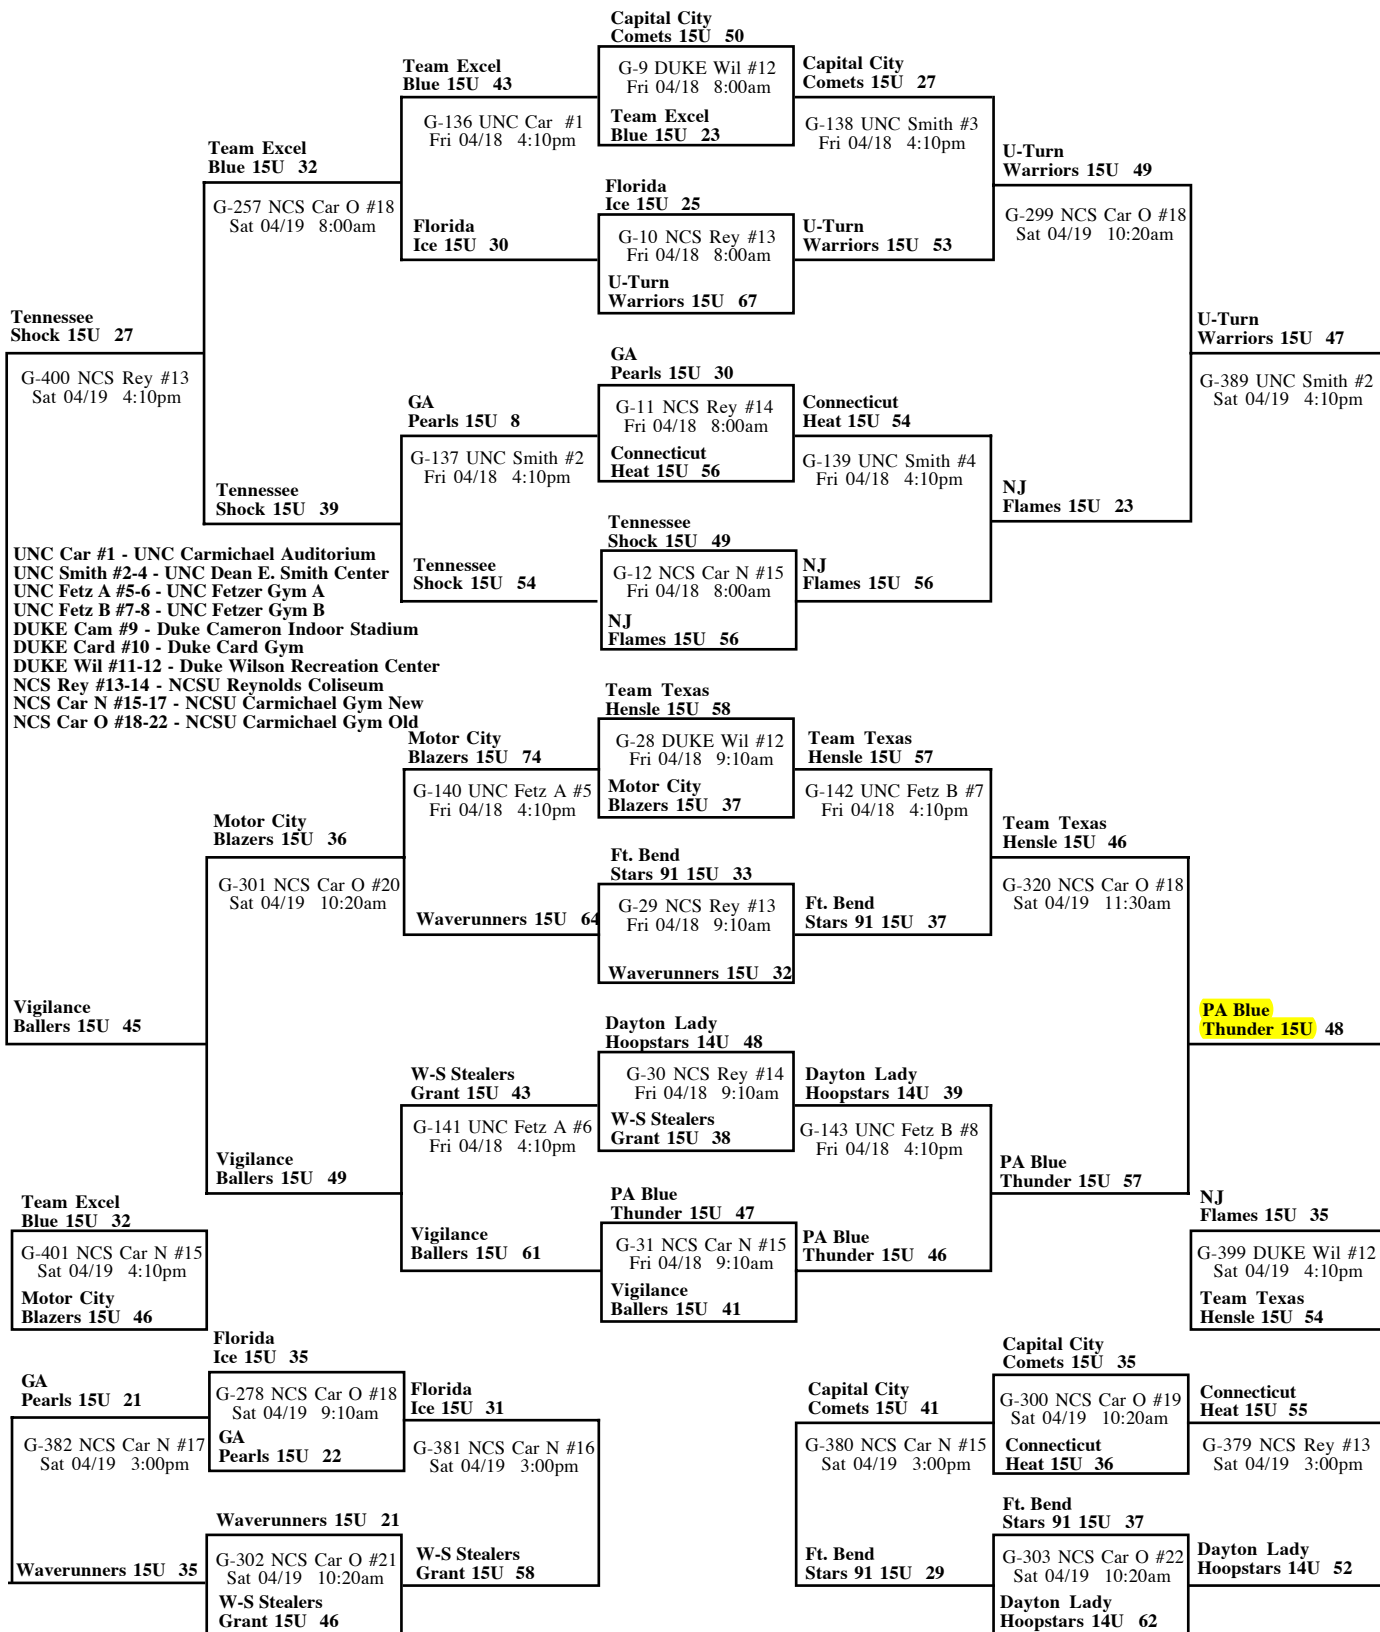

2008 Reebok Deep South Classic 15 And Under Signature Division Bracket A

2008 Reebok Deep South Classic 15 And Under Signature Division Championship Bracket

32nd Place	GA Pearls 15U 41 G-504 NCS Car N #16 Sun 04/20 8:00am Ohio Glory 14U 36	31st Place	16th Place	Ft. Bend Stars 91 15U 0 G-517 UNC Fetz B #7 Sun 04/20 9:10am North Georgia Heat 15U 2	15th Place
30th Place	Waverunners 15U 52 G-505 NCS Car N #17 Sun 04/20 8:00am Western PA Bruins 14U 22	29th Place	14th Place	Capital City Comets 15U 56 G-516 UNC Fetz A #6 Sun 04/20 9:10am Hoop City Heat Elite 14U 48	13th Place
28th Place	Florida Ice 15U 41 G-506 NCS Car O #18 Sun 04/20 8:00am AL Southern Starz 14U 51	27th Place	12th Place	Dayton Lady Hoopstars 14U 35 G-515 UNC Fetz A #5 Sun 04/20 9:10am Greensboro Lady Gaters 14U 24	11th Place
26th Place	W-S Stealers Grant 15U 53 G-507 NCS Car O #19 Sun 04/20 8:00am Memphis Select 14U 38	25th Place	10th Place	Connecticut Heat 15U 63 G-514 UNC Smith #4 Sun 04/20 9:10am The Heat 15U 50	9th Place
24th Place	Team Excel Blue 15U 39 G-508 NCS Car O #20 Sun 04/20 8:00am Dayton Lady Hoopstars 15U 29	23rd Place	8th Place	NJ Flames 15U 52 G-513 UNC Smith #3 Sun 04/20 9:10am Philly Triple Threat 14U 55	7th Place
22st Place	Motor City Blazers 15U 54 G-509 NCS Car O #21 Sun 04/20 8:00am Vogues 15U 52	21st Place	6th Place	Team Texas Hensle 15U 46 G-512 UNC Smith #2 Sun 04/20 9:10am Indy Wildcat Attack 14U 33	5th Place
20th Place	Tennessee Shock 15U 44 G-510 NCS Car O #22 Sun 04/20 8:00am DEBO Evolution 15U 21	19th Place	4th Place	U-Turn Warriors 15U 57 G-511 UNC Car #1 Sun 04/20 9:10am Lady Rams 14U 54	3rd Place
18th Place	Vigilance Ballers 15U 42 G-518 UNC Fetz B #8 Sun 04/20 9:10am Florida Gulf Coast Eagles 15U 27	17th Place	2nd Place	PA Blue Thunder 15U 53 G-535 UNC Smith #3 Sun 04/20 10:20am Air Oklahoma Stars 14U 42	1st Place